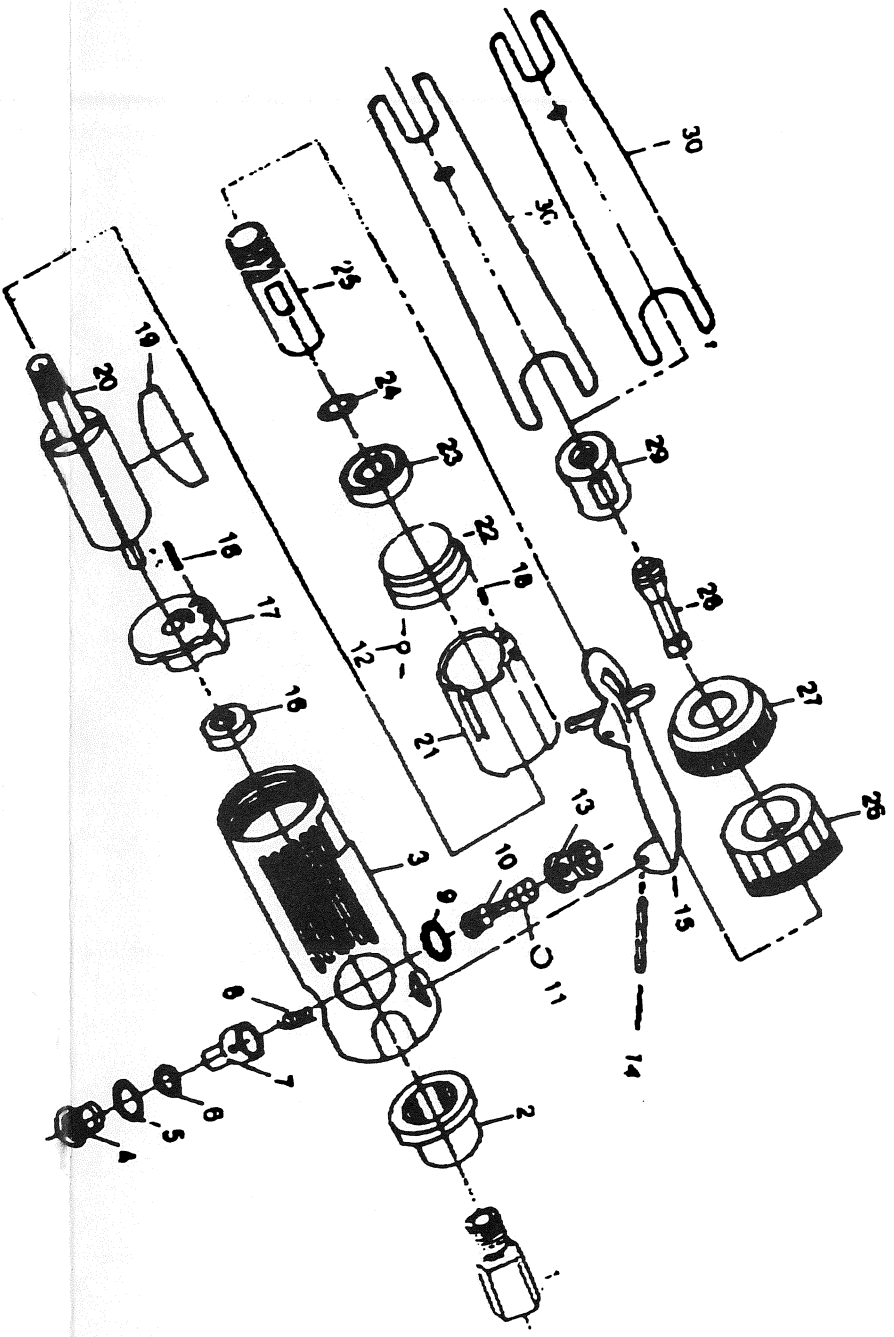

HY-145 AIR DIE GRINDER

NO	PATRS NO	DESCRIPTION	Q"TY	NO	PATRS NO	DESCRIPTION	Q"TY
1	HY145-01	AIR INLET	1	16	HY145-16	BEARING	1
2	HY145-02	MUFFLE COVER	1	17	HY145-17	END PLATE	1
3	HY145-03	HOUSHING	1	18	HY145-18	PIN	2
4	HY145-04	VALVE PLUG	1	19	HY145-19	ROTOR BLADE	4
5	HY145-05	O-RING	1	20	HY145-20	ROTOR	1
6	HY145-06	O-RING	1	21	HY145-21	CYLINDER	1
7	HY145-07	AIR REGULATOR	1	22	HY145-22	FRONT PLATE	1
8	HY145-08	SPRING	1	23	HY145-23	BEARING	1
9	HY145-09	O-RING	1	24	HY145-24	WASHER	1
10	HY145-10	VAL.VE STEM	1	25	HY145-25	COLLET HOLDER	1
11	HY145-11	O-RING	1	26	HY145-26	RETAINER	1
12	HY145-12	STEEL BALL	1	27	HY145-27	HOUSING CAP	1
13	HY145-13	VALVE BUSHING	1	28	HY145-28	COLLET	1
14	HY145-14	PIN	1	29	HY145-29	CAP	1
15	HY145-15	TRIGGER	1	30	HY145-30	WRENCH	2