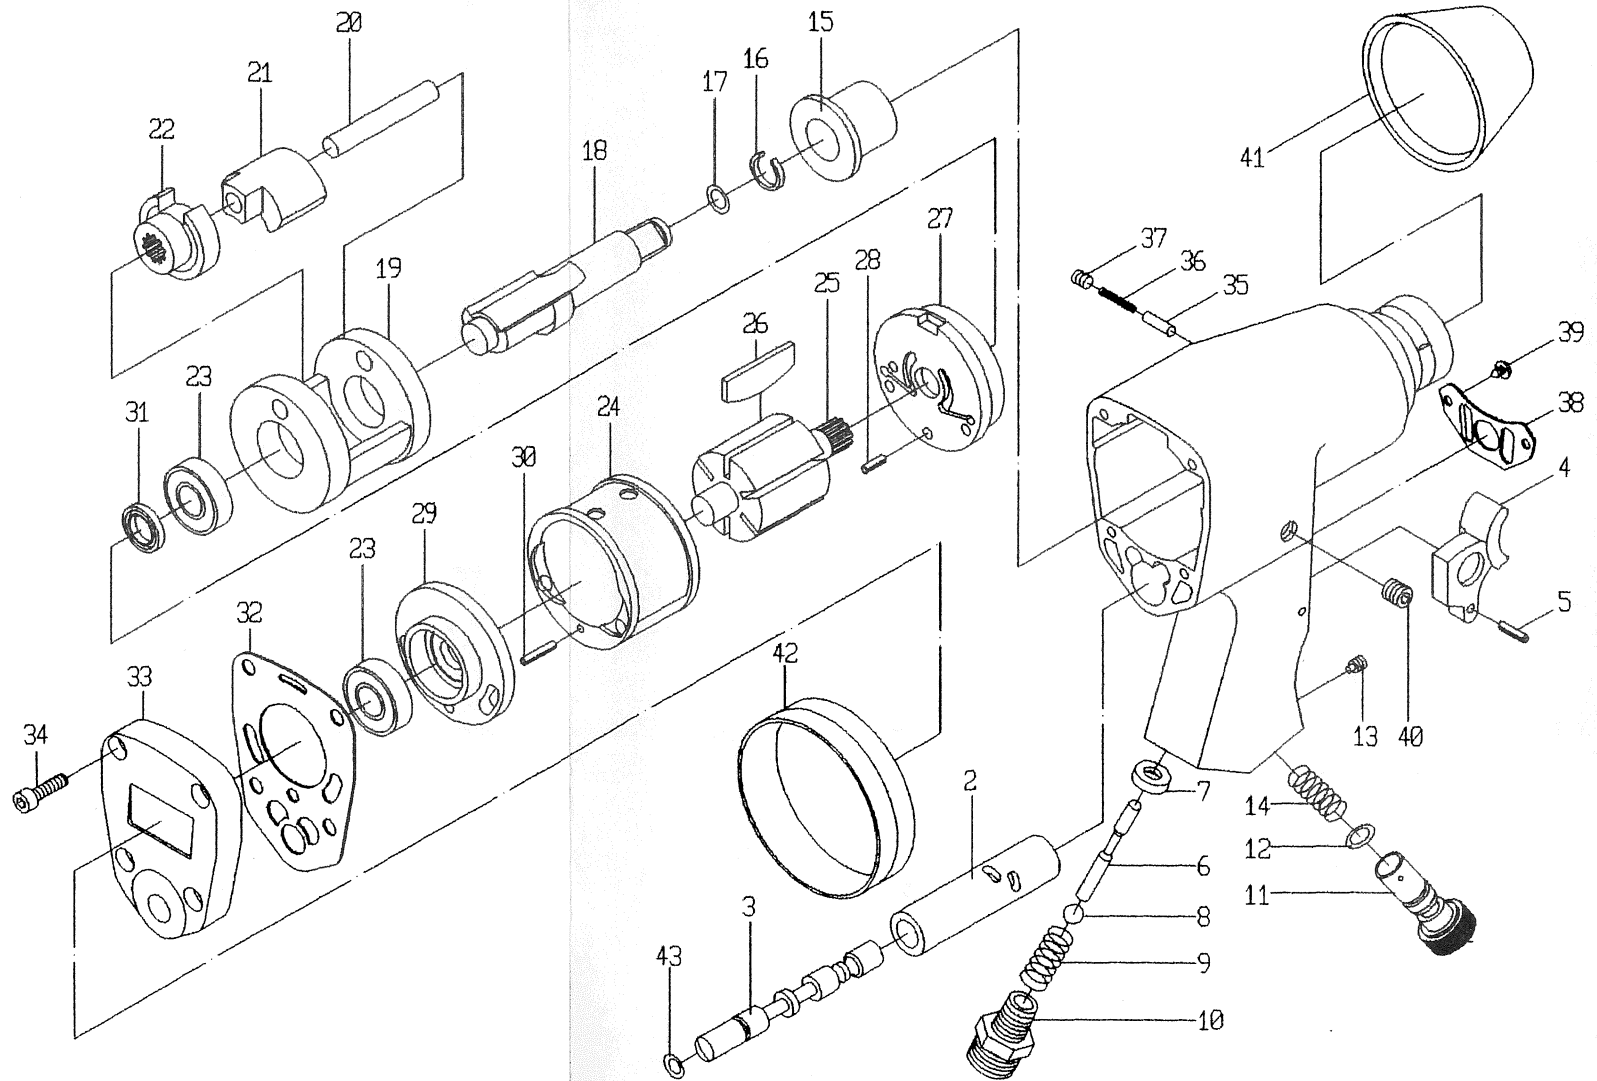

HY-160 1/2" AIR IMPACT WRENCH

NO	PART NO	DESCRIPTION	Q'TY
1	16001	HOUSING	1
2	16002	VALVE SLEEVE	1
3	16003	REVERSE VALVE	1
4	16004	TRIGGER	1
5	16005	PIN	1
6	16006	VALVE STEM	1
7	16007	BUSHING	1
8	16008	STEEL BALL	1
9	16009	SPRING	1
10	16010	AIR INLET	1
11	16011	AIR REGULATOR	1
12	16012	O-RING	1
13	16013	SCREW	1
14	16014	SPRING	1
15	16015	BUSHING	1
16	16016	ANVIL COLLET	1
17	16017	O-RING	1
18	16018	ANVIL	1
19	16019	HAMMER CAGE	1
20	16020	PIN	1
21	16021	HAMMER DOG	1
22	16022	DRIVE CAM	1
23	16023	BEARING	2
24	16024	CYLINDER	1
25	16025	ROTOR	1
26	16026	ROTOR BLADE	6
27	16027	FRONT PLATE	1
28	16028	PIN	1
29	16029	END PLATE	1
30	16030	PIN	1
31	16031	OIL SEAL	1
32	16032	REAR GASKEY	1
33	16033	REAR COVER	1
34	16035	SCREW	4
35	16036	PIN	1
36	16037	SPRING	1
37	16038	SCREW	1
38	16039	MUFFLE COVER	1
39	16040	SCREW	2
40	16041	SCREW	1
41	16047	PROTECTING RUBBER	1
42	16048	RUBBER	1
43	16059	O-RING	1