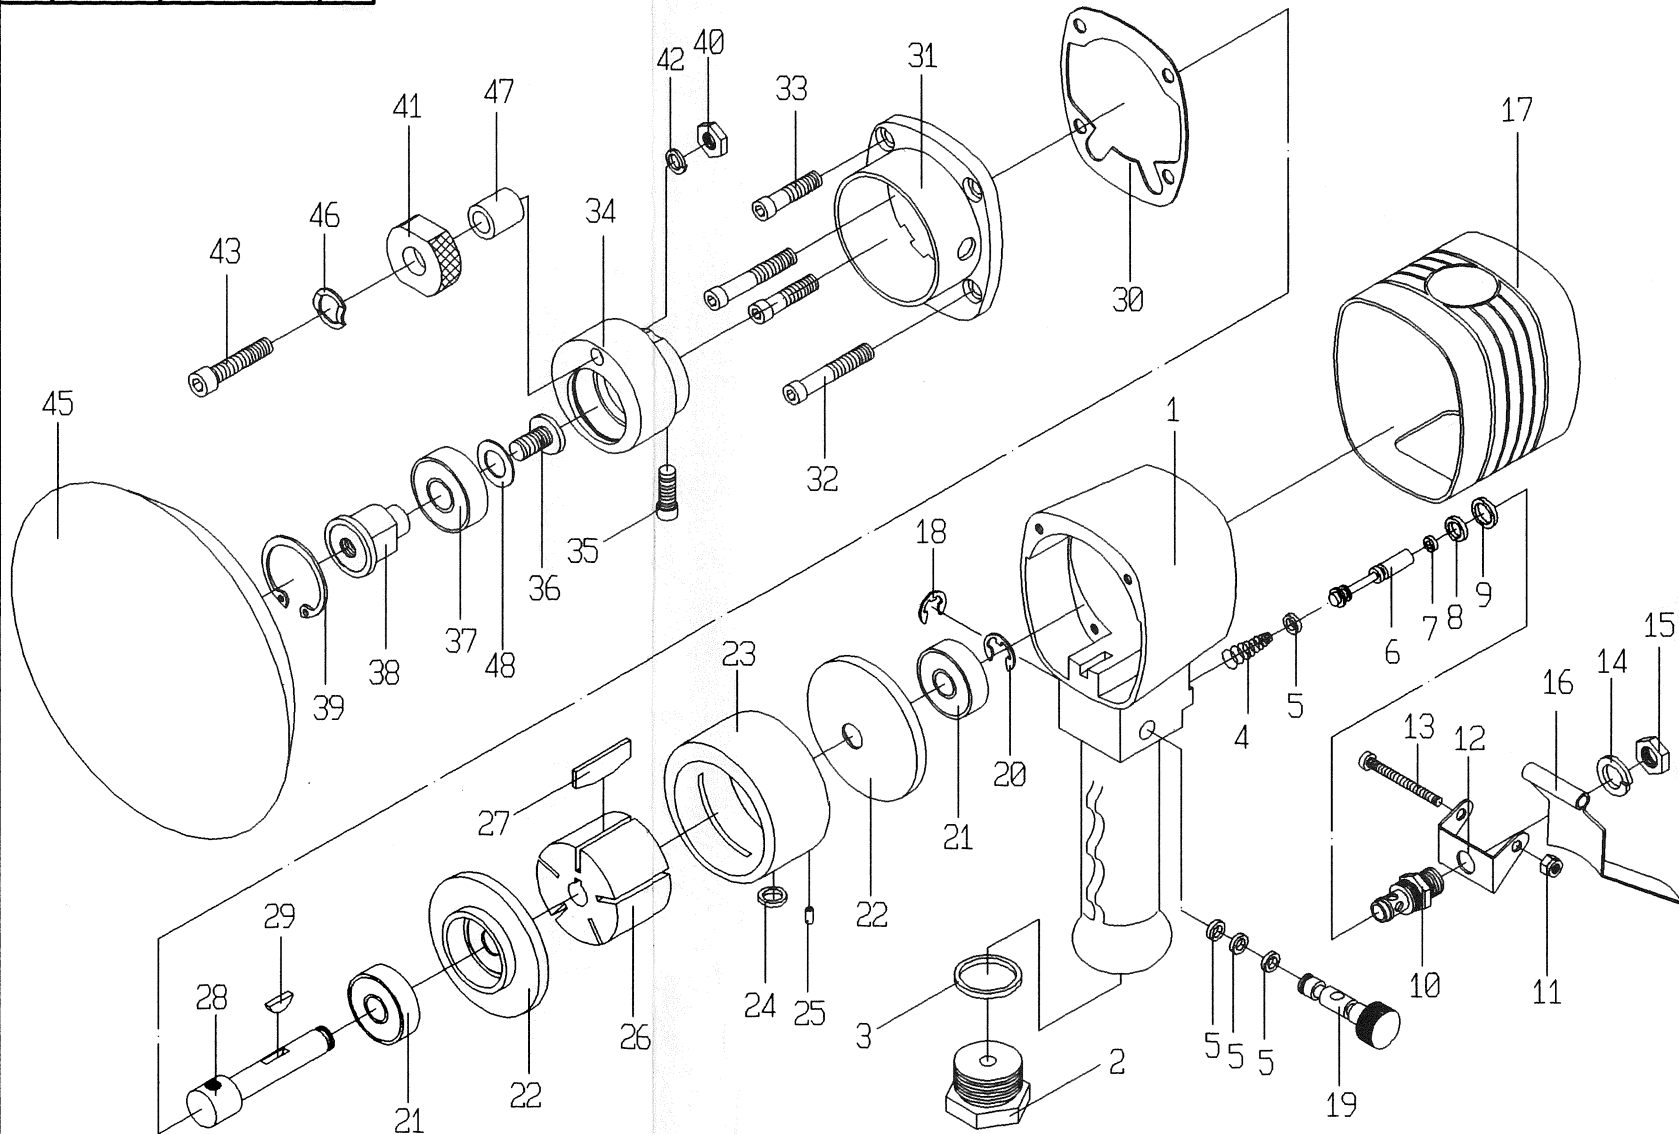

NO	PART NO	DESCRIPTION	Q'TY	NO	PART NO	DESCRIPTION	Q'TY
1	28001	HOUSING	1	45	28045	PAD	1
2	28002	AIR INLET	1	46	28046	WASHER	1
3	28003	O-RING	1	47	28047	BUSHING	1
4	28004	SPRING	1	48	28048	WASHER	1
5	28005	O-RING	4				
6	28006	VALVE STEM	1				
7	28007	O-RING	1				
8	28008	O-RING	1				
9	28009	O-RING	1				
10	28010	VALVE BODY	1				
11	28011	SCREW	1				
12	28012	BRACKET	1				
13	28013	TRIGGER SCREW	1				
14	28014	SCREW	1				
15	28015	CAP	1				
16	28016	TRIGGER	1				
17	28017	RUBBER	1				
18	28018	RETAINER RING	1				
19	28019	AIR REGULATOR	1				
20	28020	RETAINER RING	1				
21	28021	BEARING	2				
22	28022	END PLATE	2				
23	28023	CYLINDER	1				
24	28024	O-RING	1				
25	28025	PIN	1				
26	28026	ROTOR	1				
27	28027	ROTOR BLADE	5				
28	28028	WORK SPINDLE	1				
29	28029	WOODRUFF KEY	1				
30	28030	REAR GASKEY	1				
31	28031	REAR COVER	1				
32	28032	SCREW	2				
33	28033	SCREW	2				
34	28034	BALANCER	1				
35	28035	SCREW	1				
36	28036	SCREW	1				
37	28037	BEARING	1				
38	28038	DRIVE SPINDLE	1				
39	28039	RETAINER RING	1				
40	28040	CAP	1				
41	28041	SPINDLE LOCK	1				
42	28042	WASHER	1				
43	28043	SCREW	1				

HY-280
6" AIR D.A. SANDER